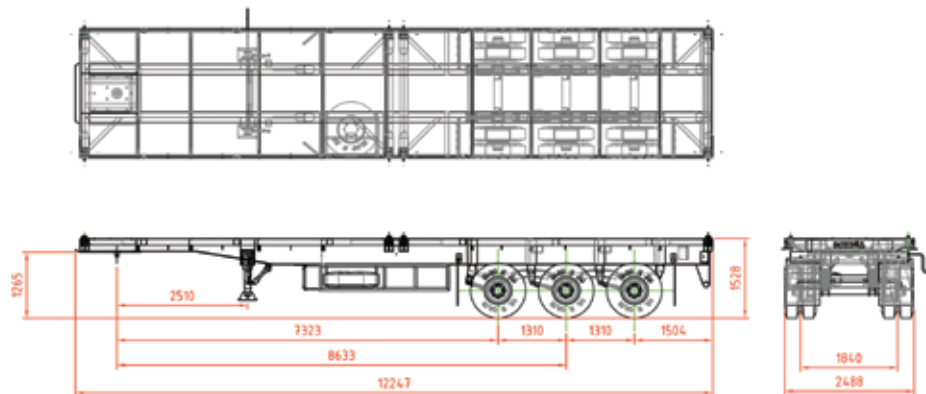

On Road Trailer

“Haul Made Easy”

Whatever you are hauling, PATRIA Utility Trailers will ensure that you can do it easily. It is also durable, comes with a nifty set of features, and can be easily connected to any type of trucks.

Other Benefits

Easy maintenance
Durable product
Easy and safe to use

Reliable components
Responsive after sales support

Model	40" Flat Bed Trailer
King Pin	YORK
Landing Gear	YORK-YT28A-2-SF
Suspension	YORK YTE-75
Axle	YORK 6"-SQUARE AXLE
Brake System	YORK-B07020-A